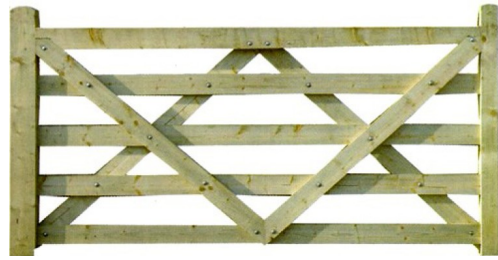

**Woodford
Timber**

FIELD GATES

Field gate -
planed & tan

3.60m
3.00m
2.40m
2.10m
1.80m
1.20m
0.90m

WOODFIELD12	£130.00
WOODFIELD10	£125.00
WOODFIELD08	£110.00
WOODFIELD07	£110.00
WOODFIELD06	£100.00
WOODFIELD04	£90.00
WOODFIELD03	£82.50

Ranch gate -
planed & tan

3.60m
3.00m
2.40m
2.10m
1.80m
1.20m
0.90m

WOODRANCH12	£150.00
WOODRANCH10	£142.50
WOODRANCH08	£125.00
WOODRANCH07	£125.00
WOODRANCH06	£112.50
WOODRANCH04	£105.00
WOODRANCH03	£95.00

24" double strap
hinges - per set

Hook on plate
Adjustable on plate
Hook to drive
Adjustable to drive

HINGE08	£26.75
HINGE10A	£27.05
HINGE09	£19.45
HINGE10	£20.40

Latches

Spring fastener
Self locking catch
Double latch set